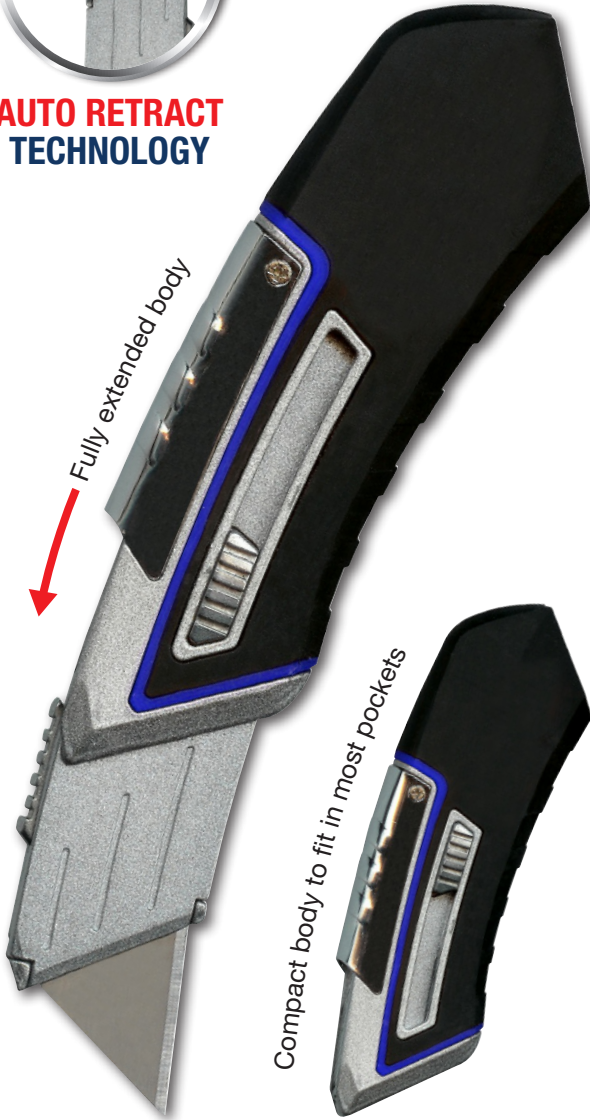

**AUTO RETRACT TECHNOLOGY**

Code: COBRA

Ergonomically designed safety knife, which comfortably fits in the palm of your hand and is ideal for a wide variety of applications. Changing blades is a breeze. Simply release the blade lock, expose the blade and pull the utility or concave blade from the knife. Extendable body allows you to store the knife more safely.

### COBRA Compact Safety Knife

- Heavy duty metal construction for durability and strength
- Blade automatically retracts after cutting to prevent accidents
- Features locking blade function and extendable body for safety
- Rubber grip handle for better handling
- No tools required to change blades
- Suitable for left and right handed users

#### How it works:

Compact body, easily fit in most pockets

Push the side level until the body extends and locks into place

Push the top blade slider to extend blade and begin cutting